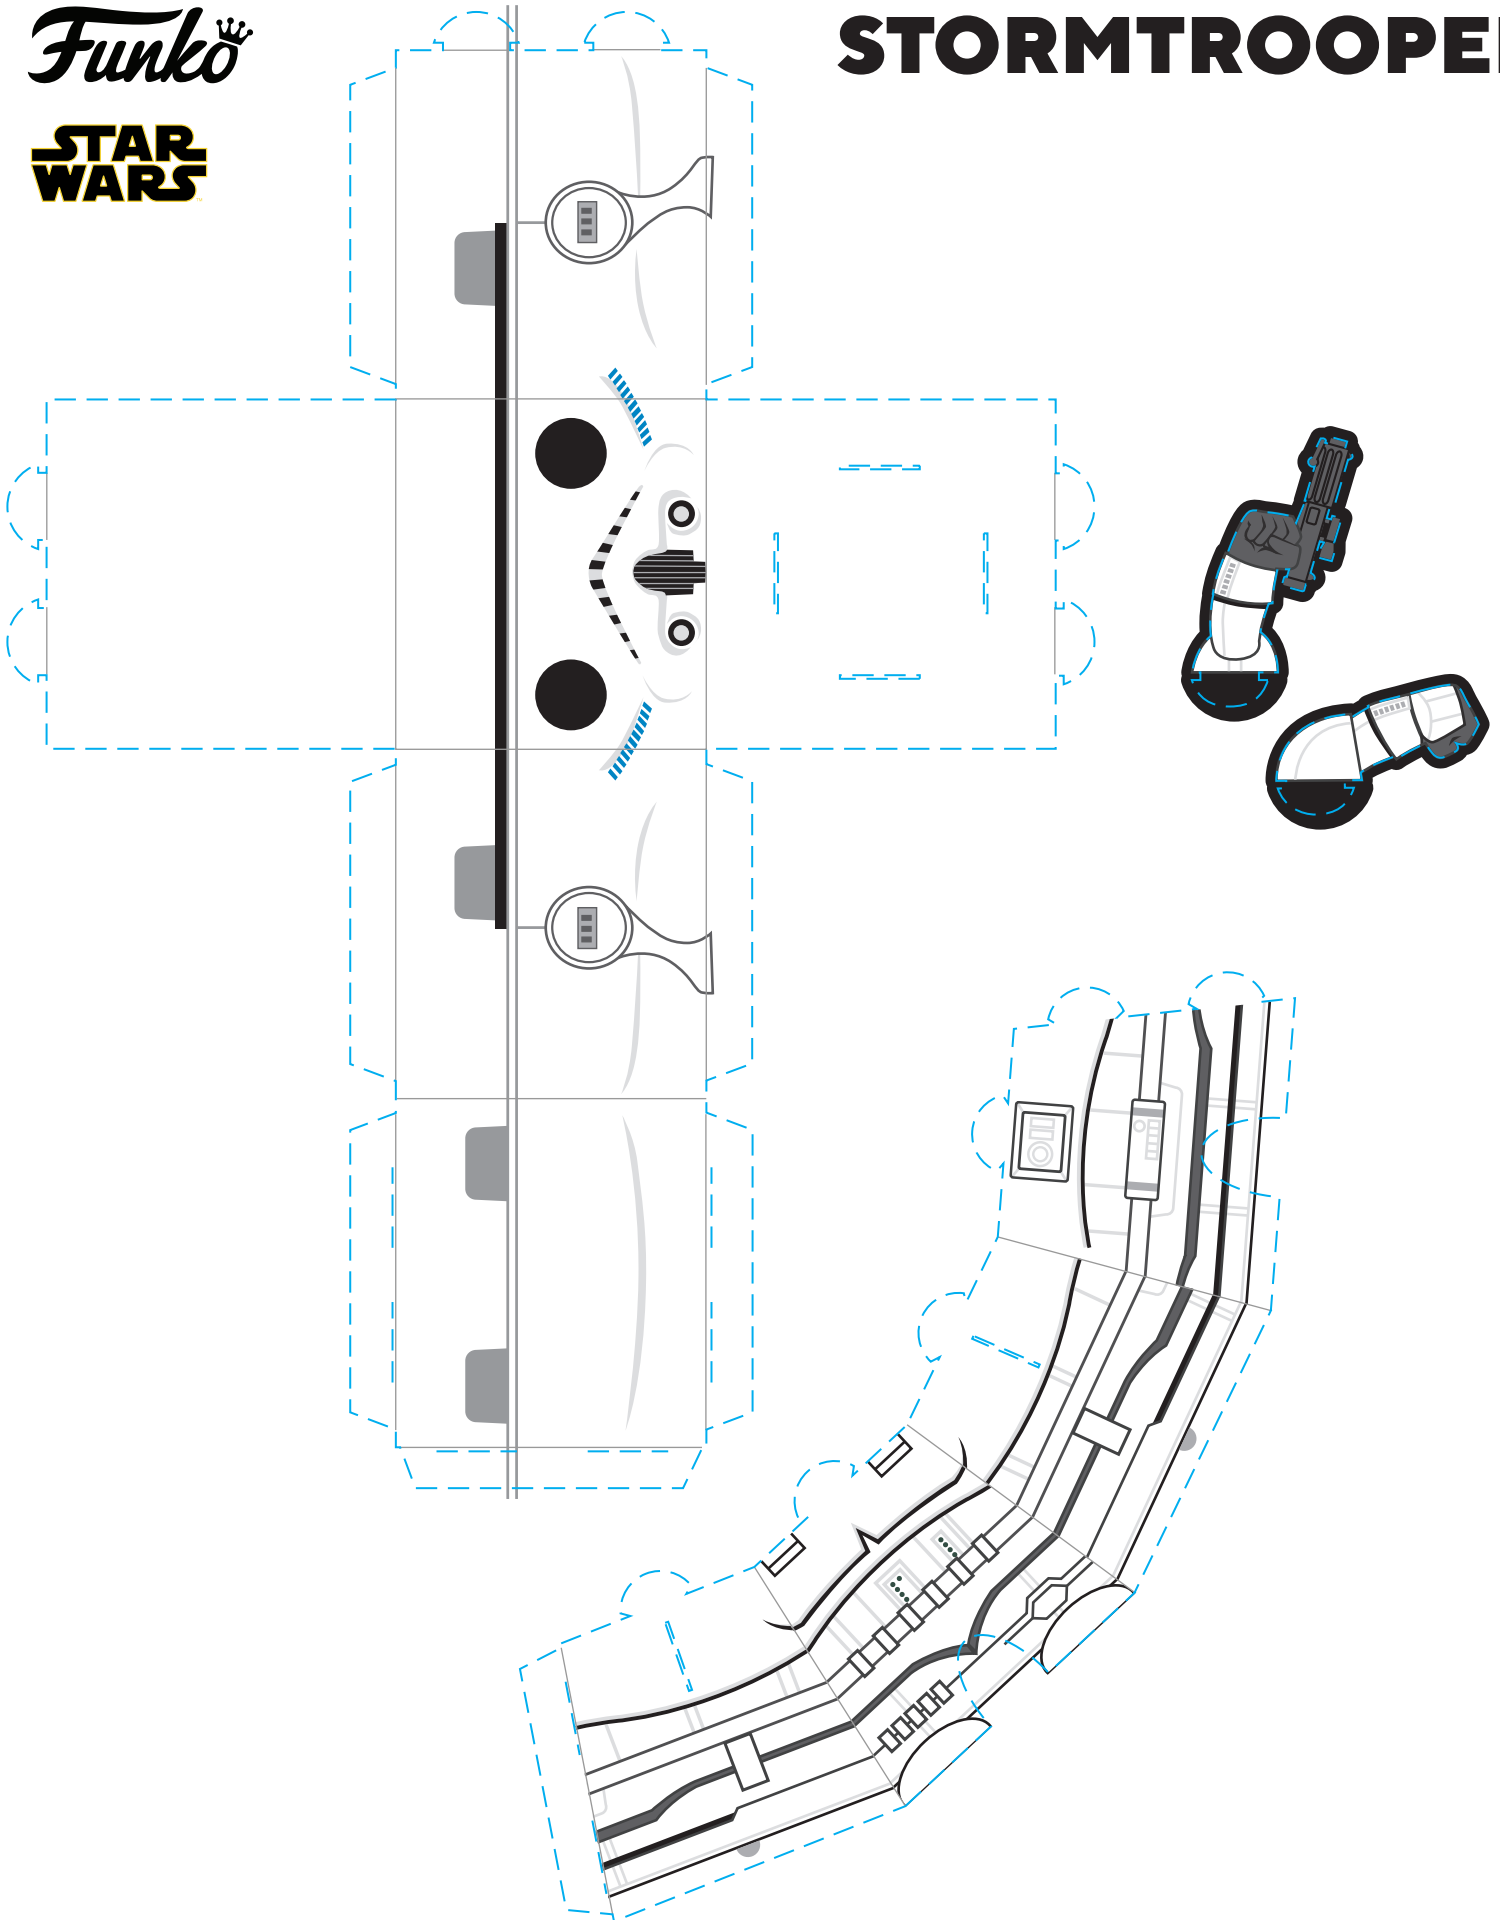

Funko

STAR  
WARS

# STORMTROOPER

KEY

--- CUT

— FOLD/SCORE